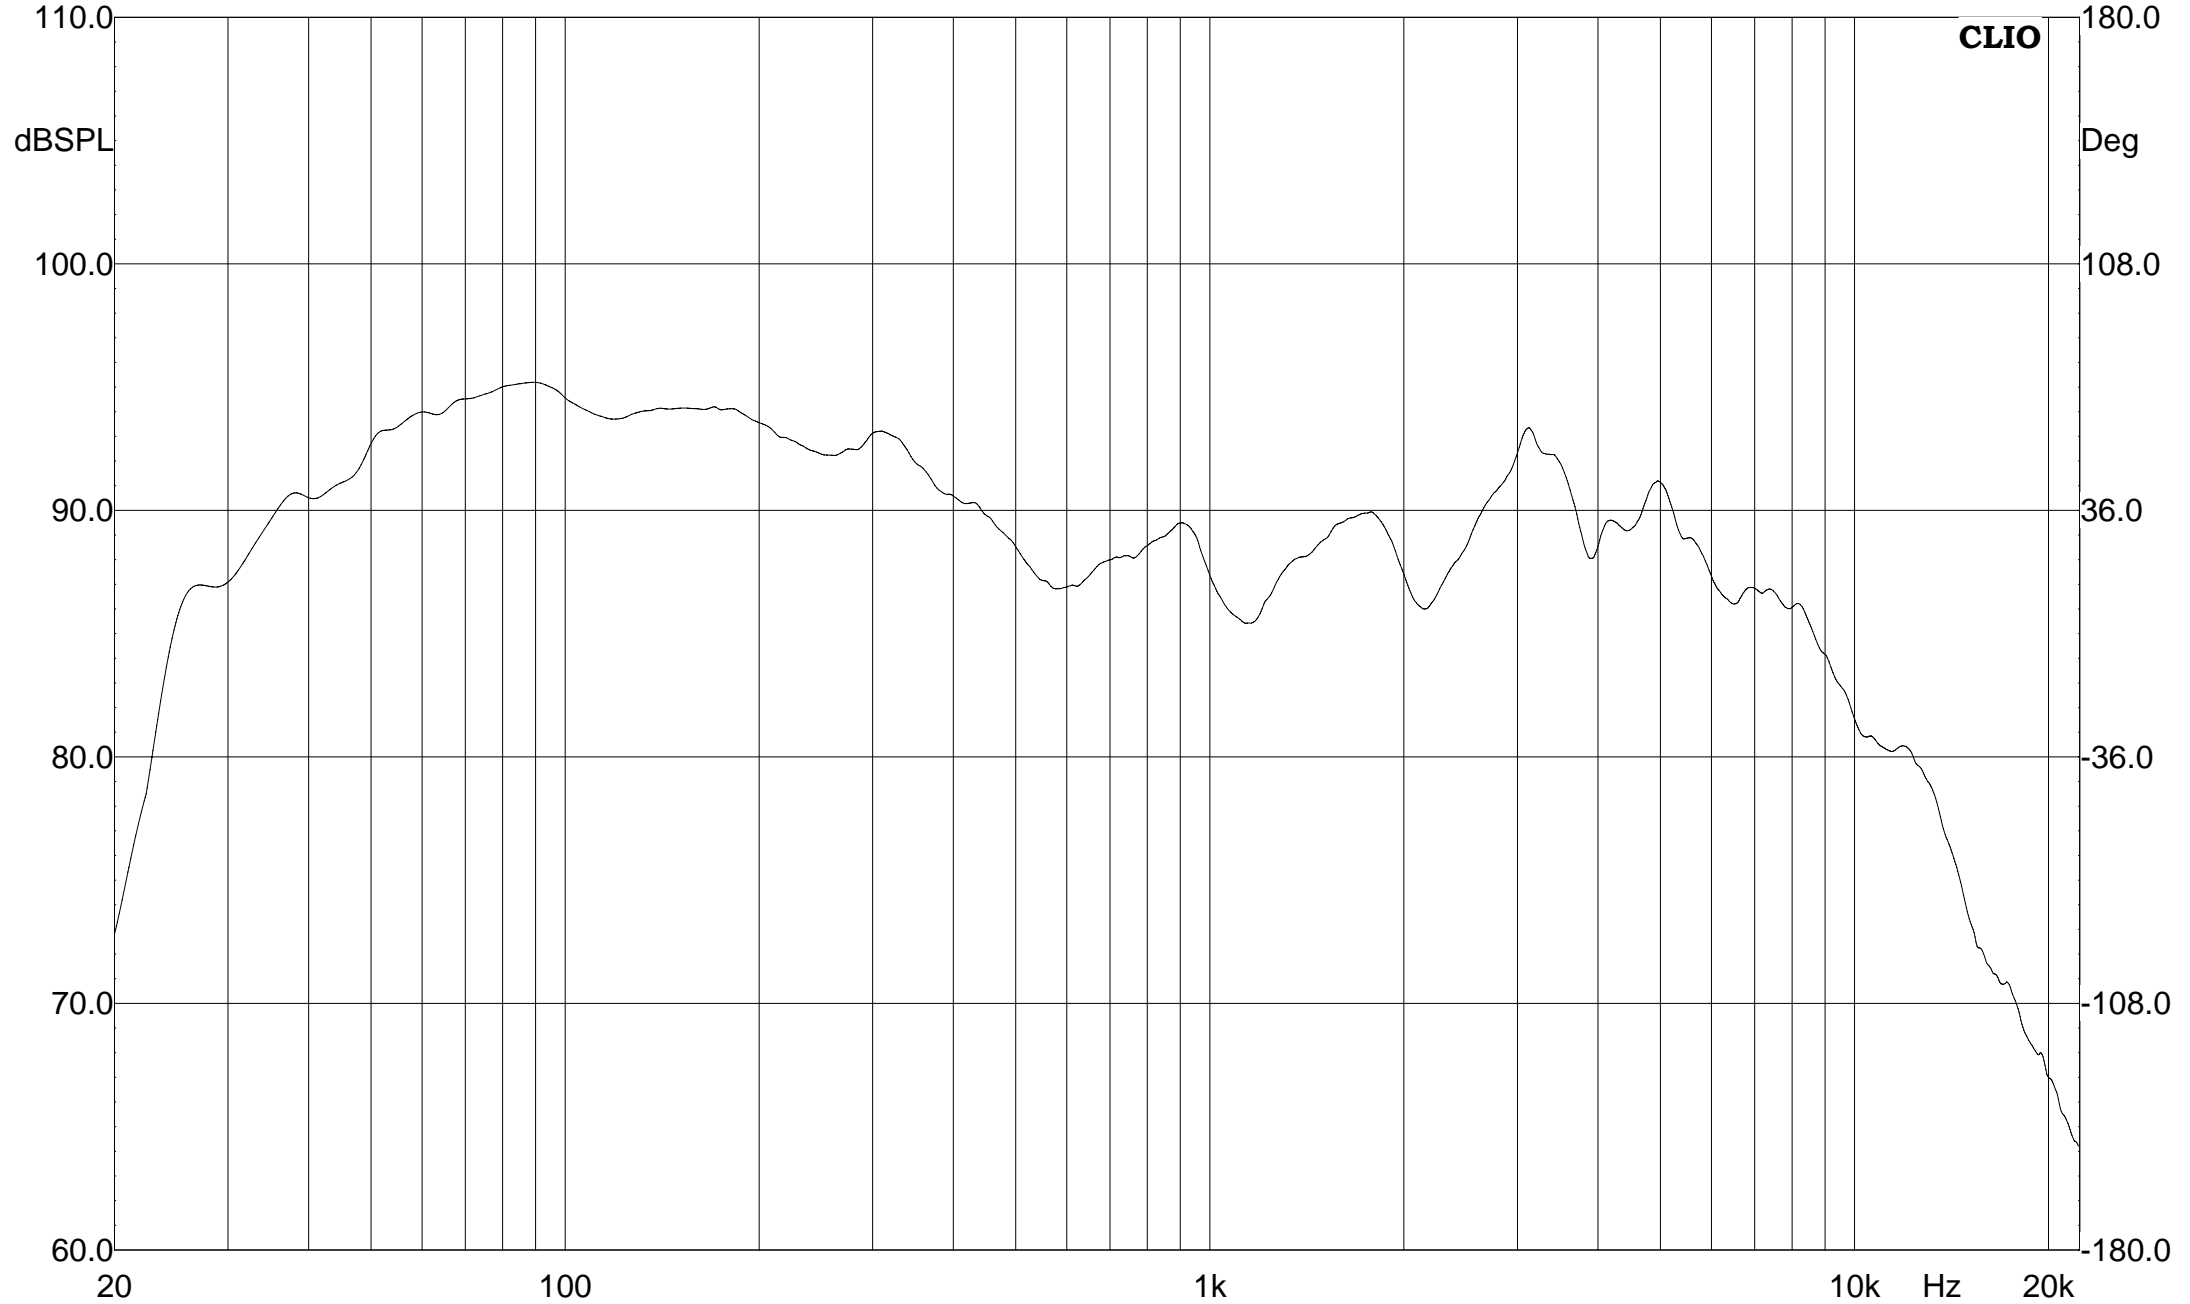

MLS - Frequency Response

06-09-2011 15.51.20

CLIO

CH A dB SPL 1/3 Octave 48kHz 16K Rectangular Start 0.00ms Stop 341.31ms FreqLO 2.93Hz

File: HWF200.7.mls